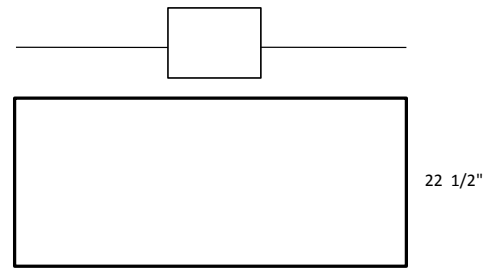

Customer Name:		Job Name:	Purchase Order:
Customer Address:		Ship to Address:	
Contact Person:			
Customer Phone:	Cell Phone:		

Size	Price
up to 25" x 22 1/2"	\$235.00
>25" x 22 1/2" to 31" x 22 1/2"	\$265.00
>31" x 22 1/2" to 37" x 22 1/2"	\$305.00
>37" x 22 1/2" to 49" x 22 1/2"	\$355.00
>49" x 22 1/2" to 61" x 22 1/2" single bowl	\$460.00
>49" x 22 1/2" to 61" x 22 1/2" double bowl	\$580.00
Includes:	
Pencil Edge	
Up to 3 core holes	
4" backsplash	
Standard porcelain oval bowl (White or Bisque)	
boxed for easy shipping	
Options:	
Side splash (each)	\$24.00
Rectangular porcelain bowl (White or Bisque)	\$55.00
Upgrade Edge (Bevel or New Ogee)/ Lin. Inch	\$1.50

Color: _____ Bin # _____

Finished Side: L R L/R

Edge Profile: Pencil Bevel New Ogee

Faucet Holes: Single 4" Center 8" Center

Side Splash: L R L/R

Bowl Type: Oval White Oval Bisque

 Rectangular White Rectangular Bisque

Bowl Centers from Left: _____

Bowl Set Back	
----------------------	--

Color: _____ Bin# _____

Finished Side: L R L/R

Edge Profile: Pencil Bevel New Ogee

Faucet Holes: Single 4" Center 8" Center

Side Splash: L R L/R

Bowl Type: Oval White Oval Bisque

 Rectangular White Rectangular Bisque

Bowl Centers from Left: _____
