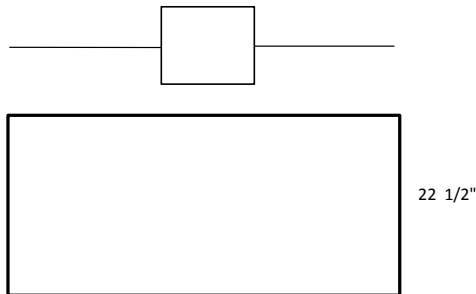

Customer Name:		Job Name:	Purchase Order:
Customer Address:		Ship to Address:	
Contact Person:			
Customer Phone:	Cell Phone:		

Size	Price
up to 25" x 22 1/2"	\$235.00
>25" x 22 1/2" to 31" x 22 1/2"	\$265.00
>31" x 22 1/2" to 37" x 22 1/2"	\$305.00
>37" x 22 1/2" to 49" x 22 1/2"	\$355.00
>49" x 22 1/2" to 61" x 22 1/2" single bowl	\$460.00
>49" x 22 1/2" to 61" x 22 1/2" double bowl	\$580.00
Includes:	
Pencil Edge	
Up to 3 core holes	
4" backsplash	
Standard porcelain oval bowl (White or Bisque)	
boxed for easy shipping	
Options:	
Side splash (each)	\$24.00
Rectangular porcelain bowl (White or Bisque)	\$55.00
Upgrade Edge (Bevel or New Ogee)/ Lin. Inch	\$1.50

Color: _____ Bin # _____

Finished Side: L R L/R

Edge Profile: Pencil Bevel New Ogee

Faucet Holes: Single 4" Center 8" Center

Side Splash: L R L/R

Bowl Type: Oval White Oval Bisque

 Rectangular White Rectangular Bisque

Bowl Centers from Left: _____

Bowl Set Back	
----------------------	--

Color: _____ Bin# _____

Finished Side: L R L/R

Edge Profile: Pencil Bevel New Ogee

Faucet Holes: Single 4" Center 8" Center

Side Splash: L R L/R

Bowl Type: Oval White Oval Bisque

 Rectangular White Rectangular Bisque

Bowl Centers from Left: _____
