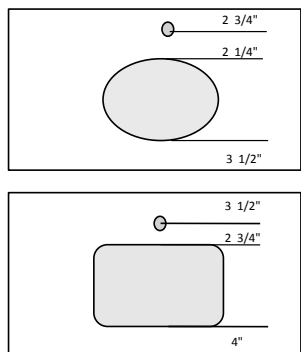

Customer Name:		Job Name:	Purchase Order:
Customer Address:		Ship to Address:	
Contact Person:			
Customer Phone:	Cell Phone:		

Size	Price
up to 25" x 22 1/2"	\$235.00
>25" x 22 1/2" to 31" x 22 1/2"	\$265.00
>31" x 22 1/2" to 37" x 22 1/2"	\$305.00
>37" x 22 1/2" to 49" x 22 1/2"	\$355.00
>49" x 22 1/2" to 61" x 22 1/2" single bowl	\$460.00
>49" x 22 1/2" to 61" x 22 1/2" double bowl	\$580.00
Includes:	
Pencil Edge	
Up to 3 core holes	
4" backsplash	
Standard porcelain oval bowl (White or Bisque)	
boxed for easy shipping	
Options:	
Side splash (each)	\$24.00
Rectangular porcelain bowl (White or Bisque)	\$55.00
Upgrade Edge (Bevel or New Ogee)/ Lin. Inch	\$1.50

Color: _____ Bin # _____

Finished Side: L R L/R

Edge Profile: Pencil Bevel New Ogee

Faucet Holes: Single 4" Center 8" Center

Side Splash: L R L/R

Bowl Type: Oval White Oval Bisque

 Rectangular White Rectangular Bisque

Bowl Centers from Left: _____

Bowl Set Back	
----------------------	--

Color: _____ Bin# _____

Finished Side: L R L/R

Edge Profile: Pencil Bevel New Ogee

Faucet Holes: Single 4" Center 8" Center

Side Splash: L R L/R